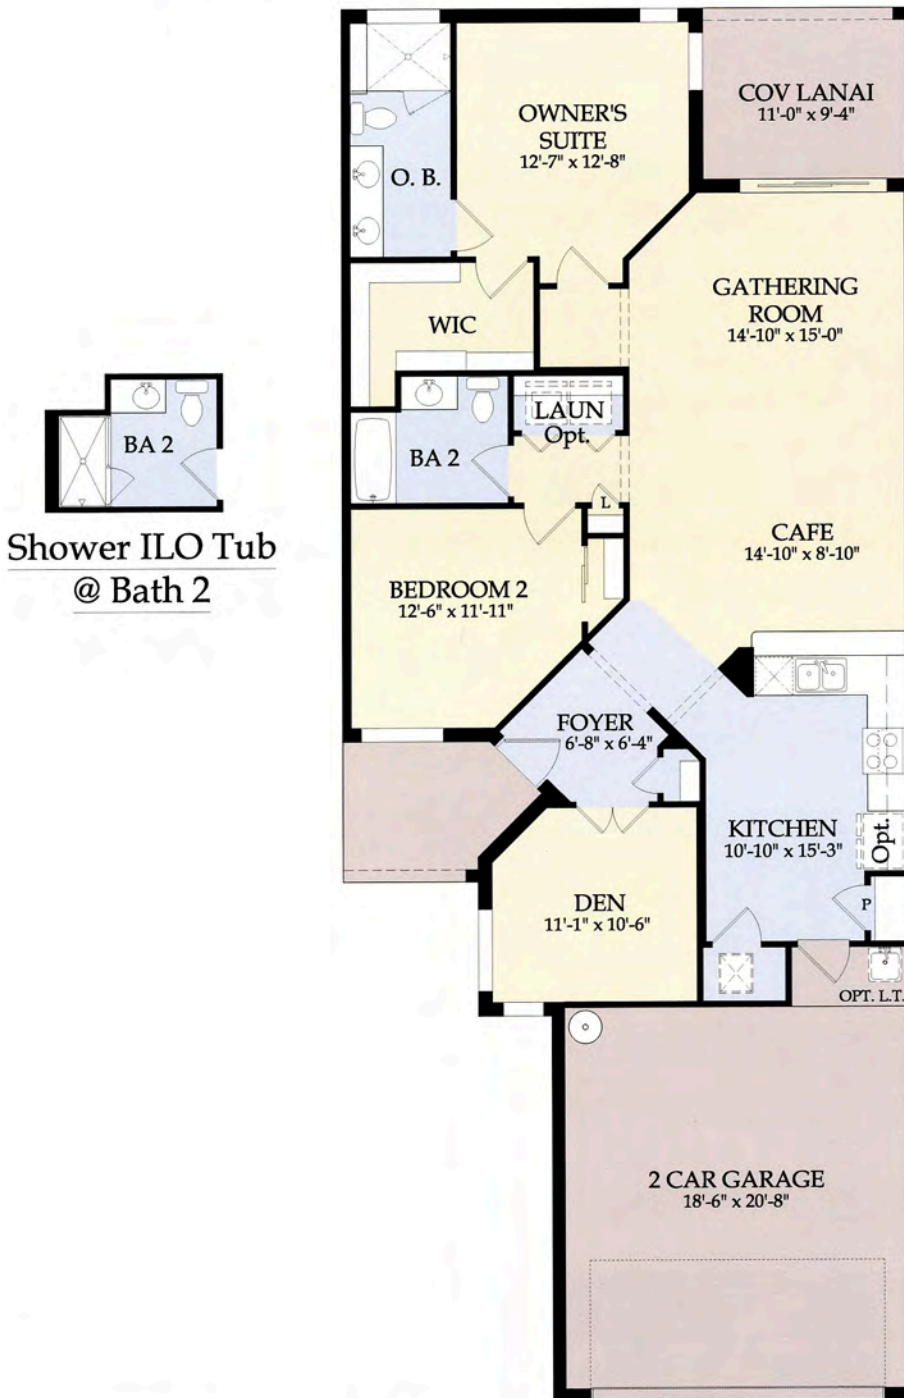

THE SEAGROVE FLOOR PLAN

Seagrove Total A/C Sq. Ft. - 1,361

Due to Pulte's ongoing commitment to customer satisfaction, these plans may be amended without prior notice. Artist's rendering only, may not reflect actual characteristics of finished home. Window sizes and locations, room sizes and dimensions, as well as square footages are approximate and may vary slightly. Prices, plans and features subject to change without notice. ©2014 Pulte Homes, Inc. 7/14.